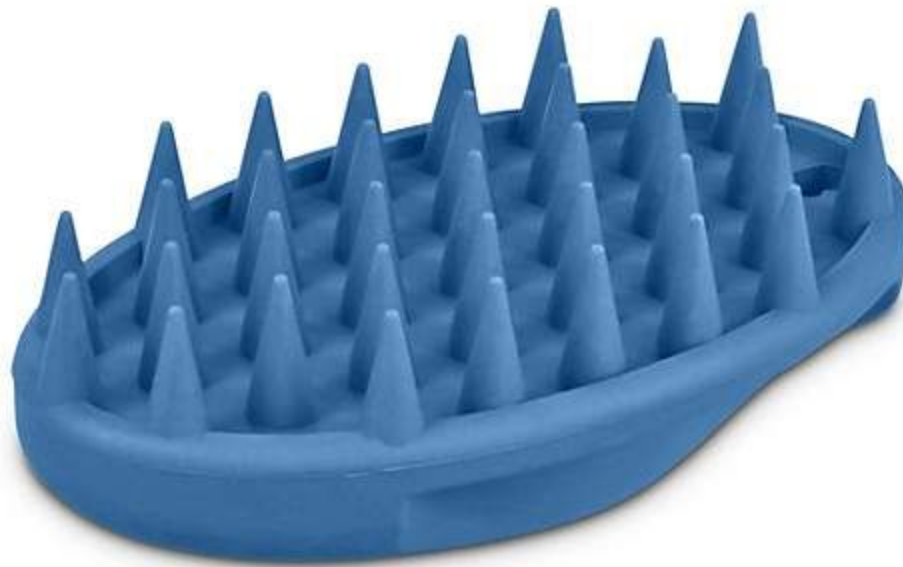

1. [Home](#)
2. [Pet Travel Preparation](#)
3. [Dog Beds](#)

<https://www.petco.com/shop/en/petcostore/category/holiday-travel-prep/holiday-travel-dog-beds>